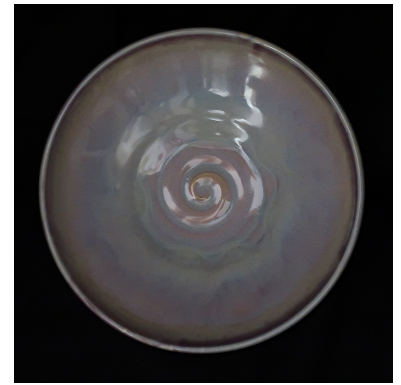

Title **Spiral Shallow Bowl**

Description **Pottery**

Artist **Chic Lotz**

Donated By **Chic Lotz**

| | | | |
|------------------------------------|--|------------------------------------|-------------------------------------|
| Starting Bid \$25 | Minimum Bid Increase \$10 | Retail Price \$60 | Purchase Now! \$65 |
|------------------------------------|--|------------------------------------|-------------------------------------|