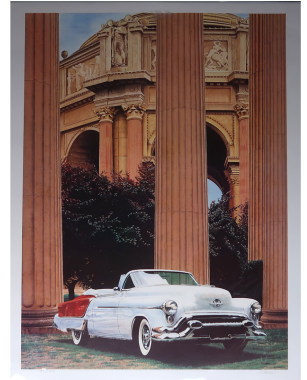

Title **Car by Columns**
 Description **Signed Print**
 Artist **L. Swan**
 Donated By **Jerry Murphy**

Starting Bid \$30	Minimum Bid Increase \$10	Retail Price \$75	Purchase Now! \$80
------------------------------------	--	------------------------------------	-------------------------------------