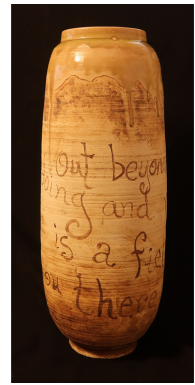

Title **Rumi Quote Stoneware- 19 in**
 Description **Large Ceramic Vessel**
 Artist **Craig Telles/Yvon Dockter**
 Donated By **Craig Telles/Yvon Dockter**

Starting Bid \$80	Minimum Bid Increase \$10	Retail Price \$195	Purchase Now! \$200
------------------------------------	--------------------------------------------	-------------------------------------	--------------------------------------